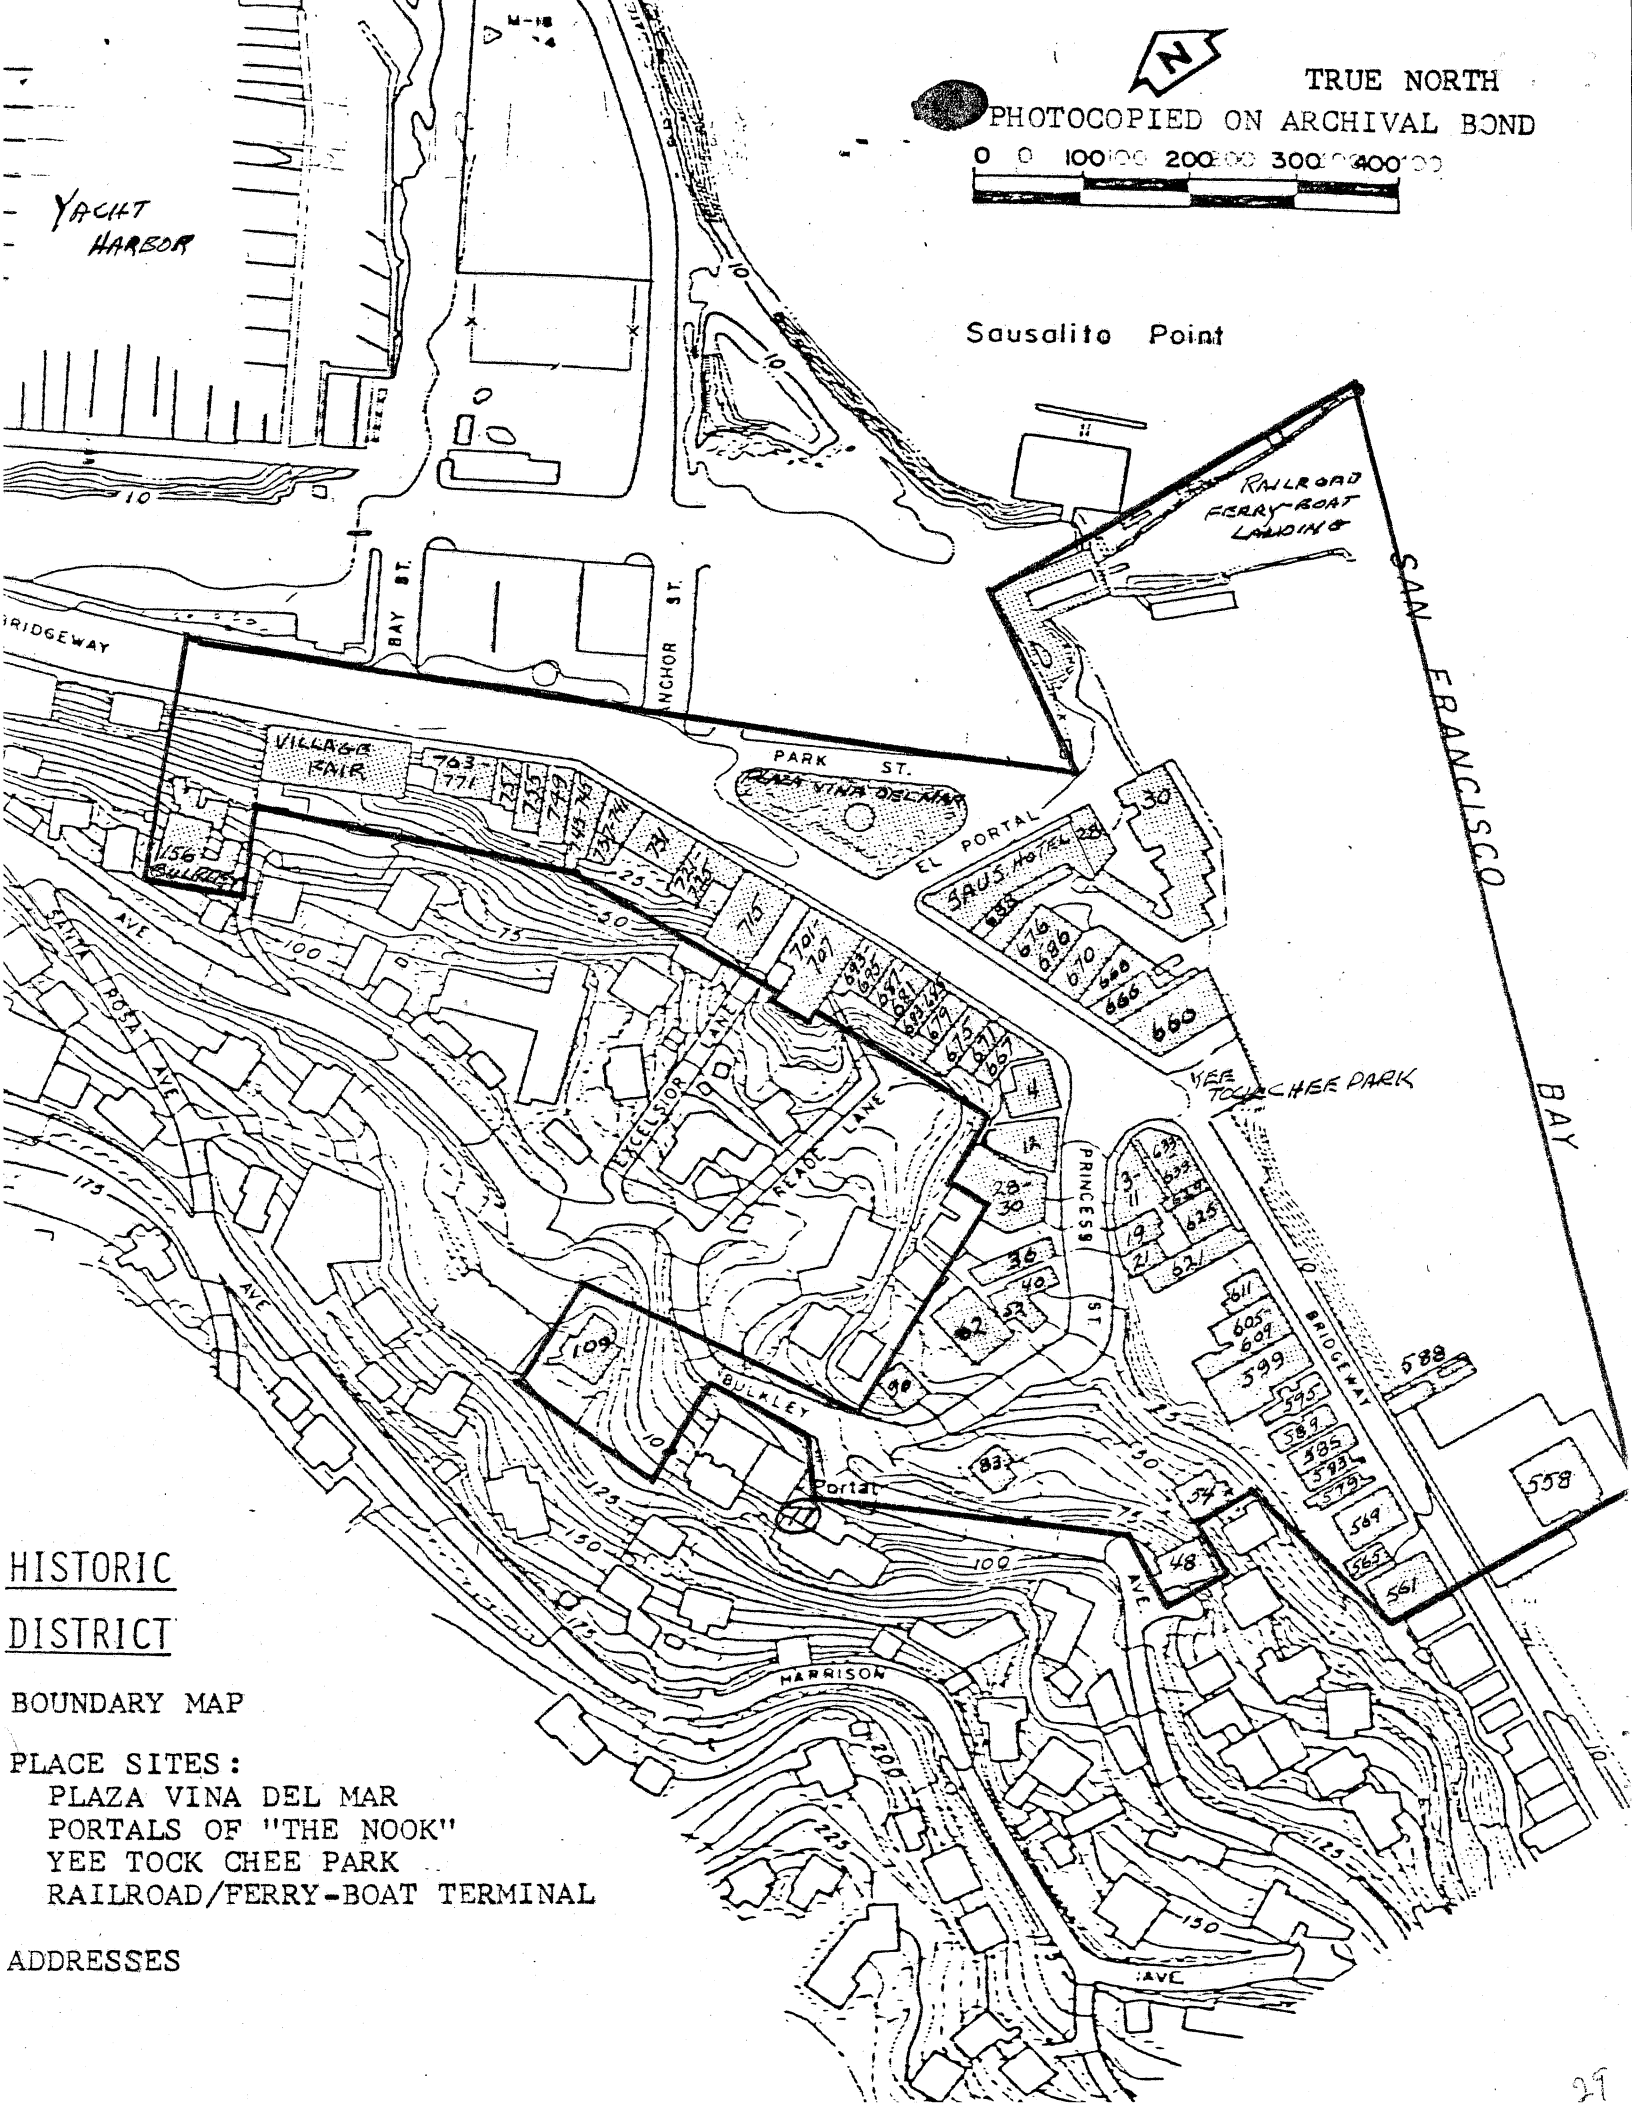

TRUE NORTH

PHOTOCOPIED ON ARCHIVAL BOND

0 100 200 300 400

YACHT HARBOR

Sausalito Point

RAILROAD FERRY-BOAT LANDING

SAN FRANCISCO BAY

HISTORIC DISTRICT

BOUNDARY MAP

PLACE SITES:

- PLAZA VINA DEL MAR
- PORTALS OF "THE NOOK"
- YEE TOCK CHEE PARK
- RAILROAD/FERRY-BOAT TERMINAL

ADDRESSES